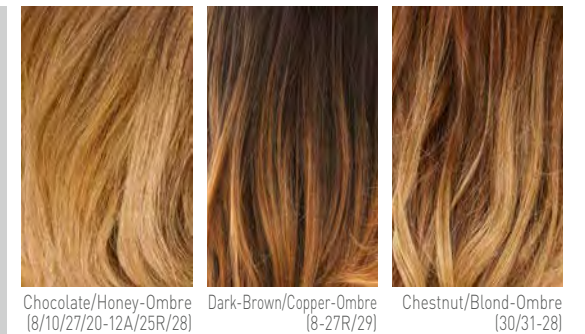

Belle Madame®
Natural Hair Line

OMBRE COLOURS

FARBÜBERSICHT COLOUR CHART

EUROPÄISCHES ECHTHAAR EUROPEAN HUMAN HAIR

VENEZIA ROMA

BROWN COLOURS

Medium-Brown
(4)

Mocca
(6/10/30)