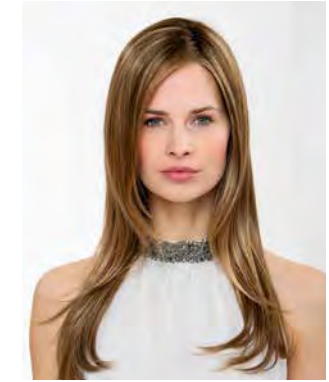

TAMARA SF

●●●●○ ◀ M SUPER-FRONT
HAARLÄNGE / HAIR LENGTH 43cm

Mono-Scheitel
Mono-Parting

BROWN COLOURS

Espresso (2),
Dark-Mocca (4/6-4),
Mocca (6/10/30),
Dark-Brown/Copper-Ombre (6-27R),
Chocolate-Mix (8/10/27/20)

BLOND COLOURS

Caramel-Root (12/27/20+Root8),
Honey-Mix (14/20/25R),
Vanilla-Root (14/26+Root14),
Danish-Blond-Root (20R/22H+Root14),
Champagne-Root (22H/22+Root12),
Swedish-Blond-New (22H/23),
Swedish-Blond-Root (25R/22H+Root16)

RED COLOURS

Terracotta-Gold (8/27R-8),
Ruby-Mix (33/32B/135/29)

OMBRE COLOURS

Dark-Brown/Copper-Ombre (6-27R)