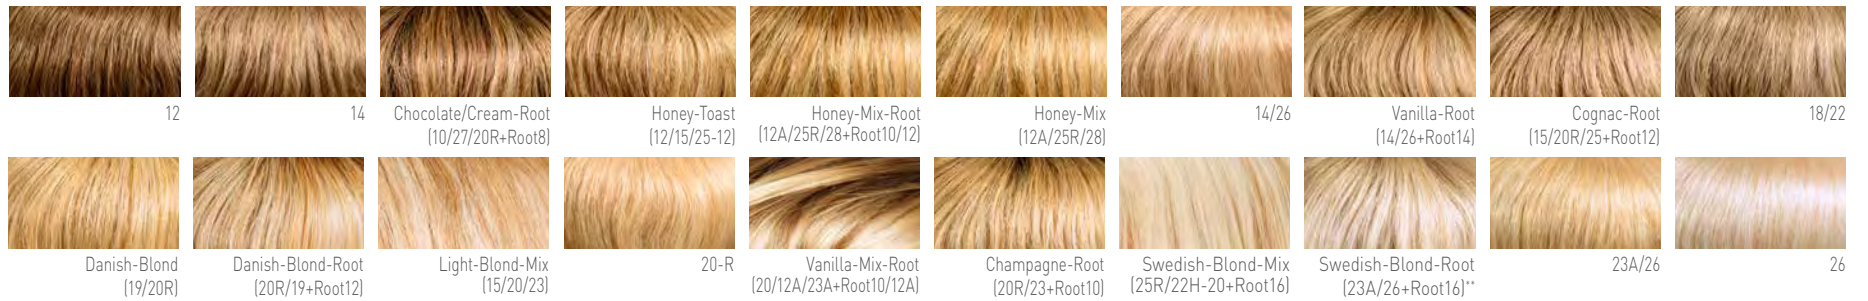

BLOND COLOURS