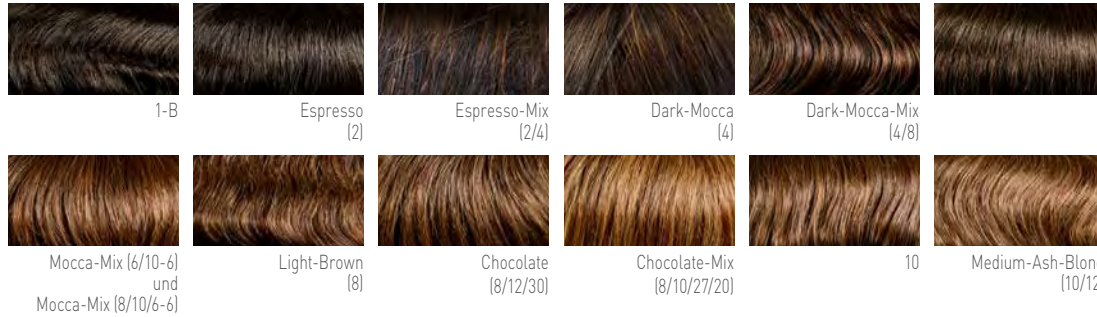

FARBÜBERSICHT ECHTHAAR

COLOUR CHART HUMAN HAIR

BROWN COLOURS