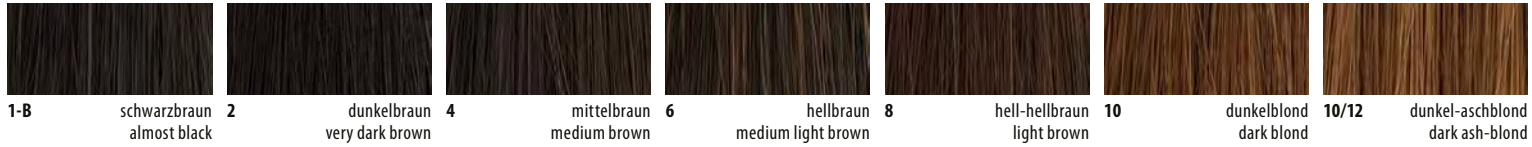

FARBÜBERSICHT KUNSTHAAR

COLOUR CHART SYNTHETIC HAIR

CLASSIC COLOURS

Grundfarben
Base colours

BROWN COLOURS